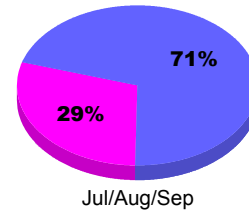

Month	Net Memb Goal	Actual New Memb	Actual Dropped Memb	Gain/Loss of Memb	Gain/Loss of Memb
Jul/Aug/Sep	0	16	-96	-80	-83
Totals	0	16	-96	-80	-83

Membership Results 2012-2013

Goal, New, Dropped, Gain/Loss

Legend: Goal (Cyan), Actual (Green), Dropped (Yellow), Gain Loss (Magenta)

Comparison of Membership Gain/Loss

Current Year Compared to the Previous Year

Legend: Current Year (Cyan), Previous Year (Green)

Gender Comparison 2012-2013

Jul/Aug/Sep

Legend: Male (Blue), Female (Magenta)